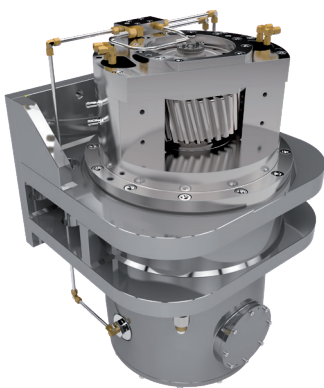

We will be happy to check whether your gearbox can be replaced by a corresponding DESCH product from our broad portfolio.

By the use of a gear unit according to the latest technical standards, your machine receives a technical regeneration. By modernizing the components, the service life is considerably extended.